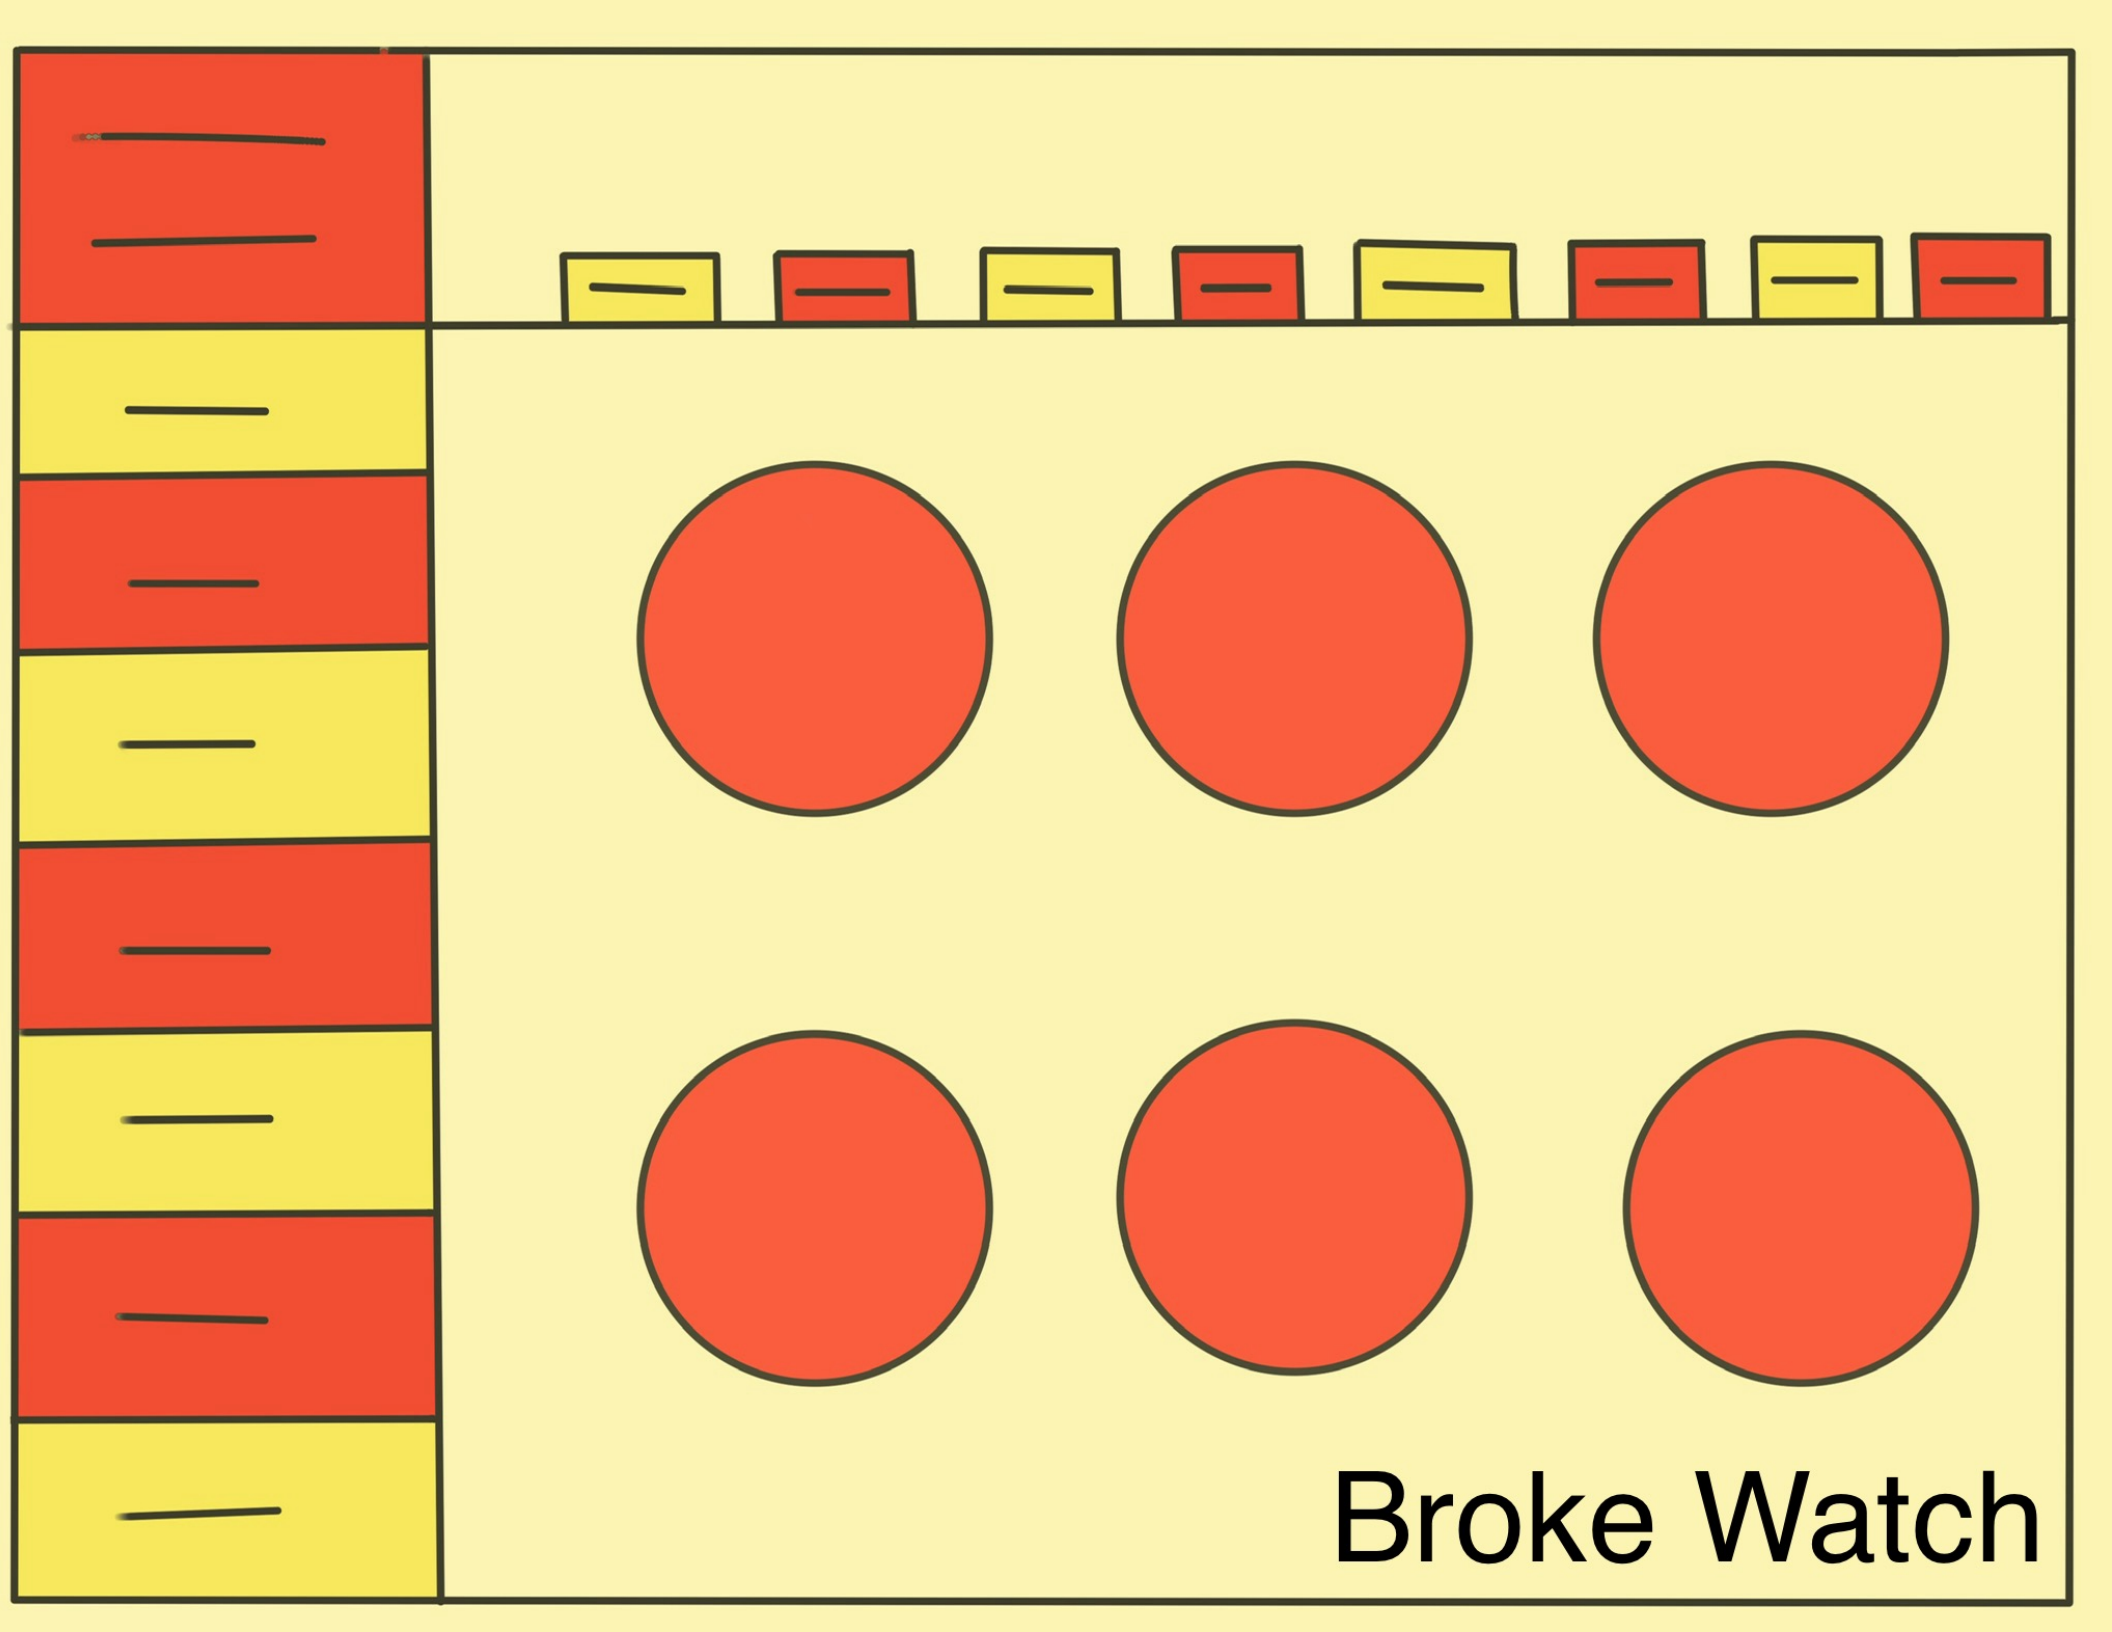

Red/Yellow

Green/Orange

Blue/Gold

Purple/Pink

Broke Watch